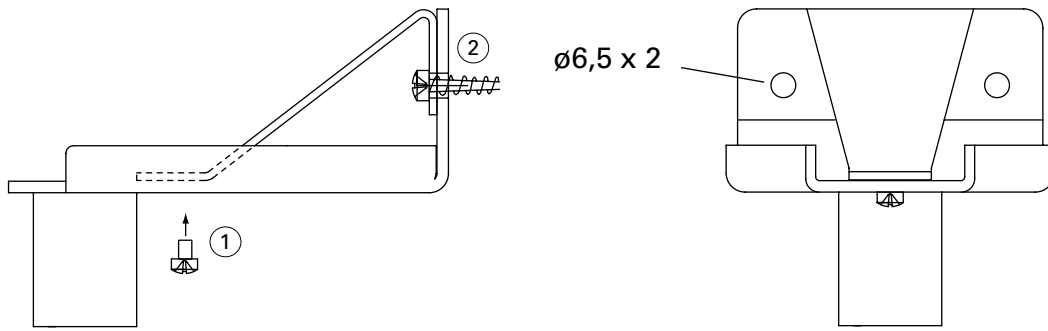

Drooping extension bracket for high level mounting IHXH 16975

SEG 85 701 36

x1

x1

x1

x1

x1

x1

Taptite M5x8 fzb **x3**
DIN7500

5,3x15x1,2 fzb **x1**

1

2

3