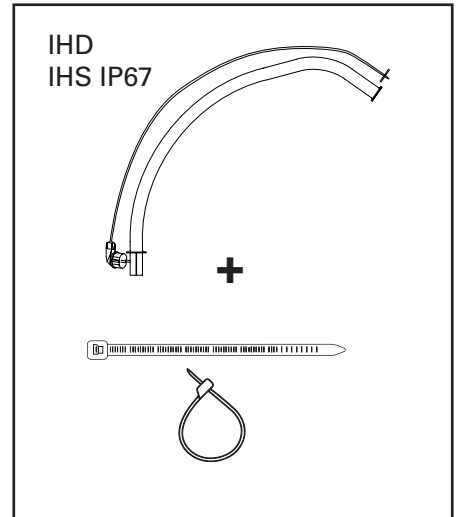

IHXL

1

2

IH, IHC
IHS IP24
IHG

2